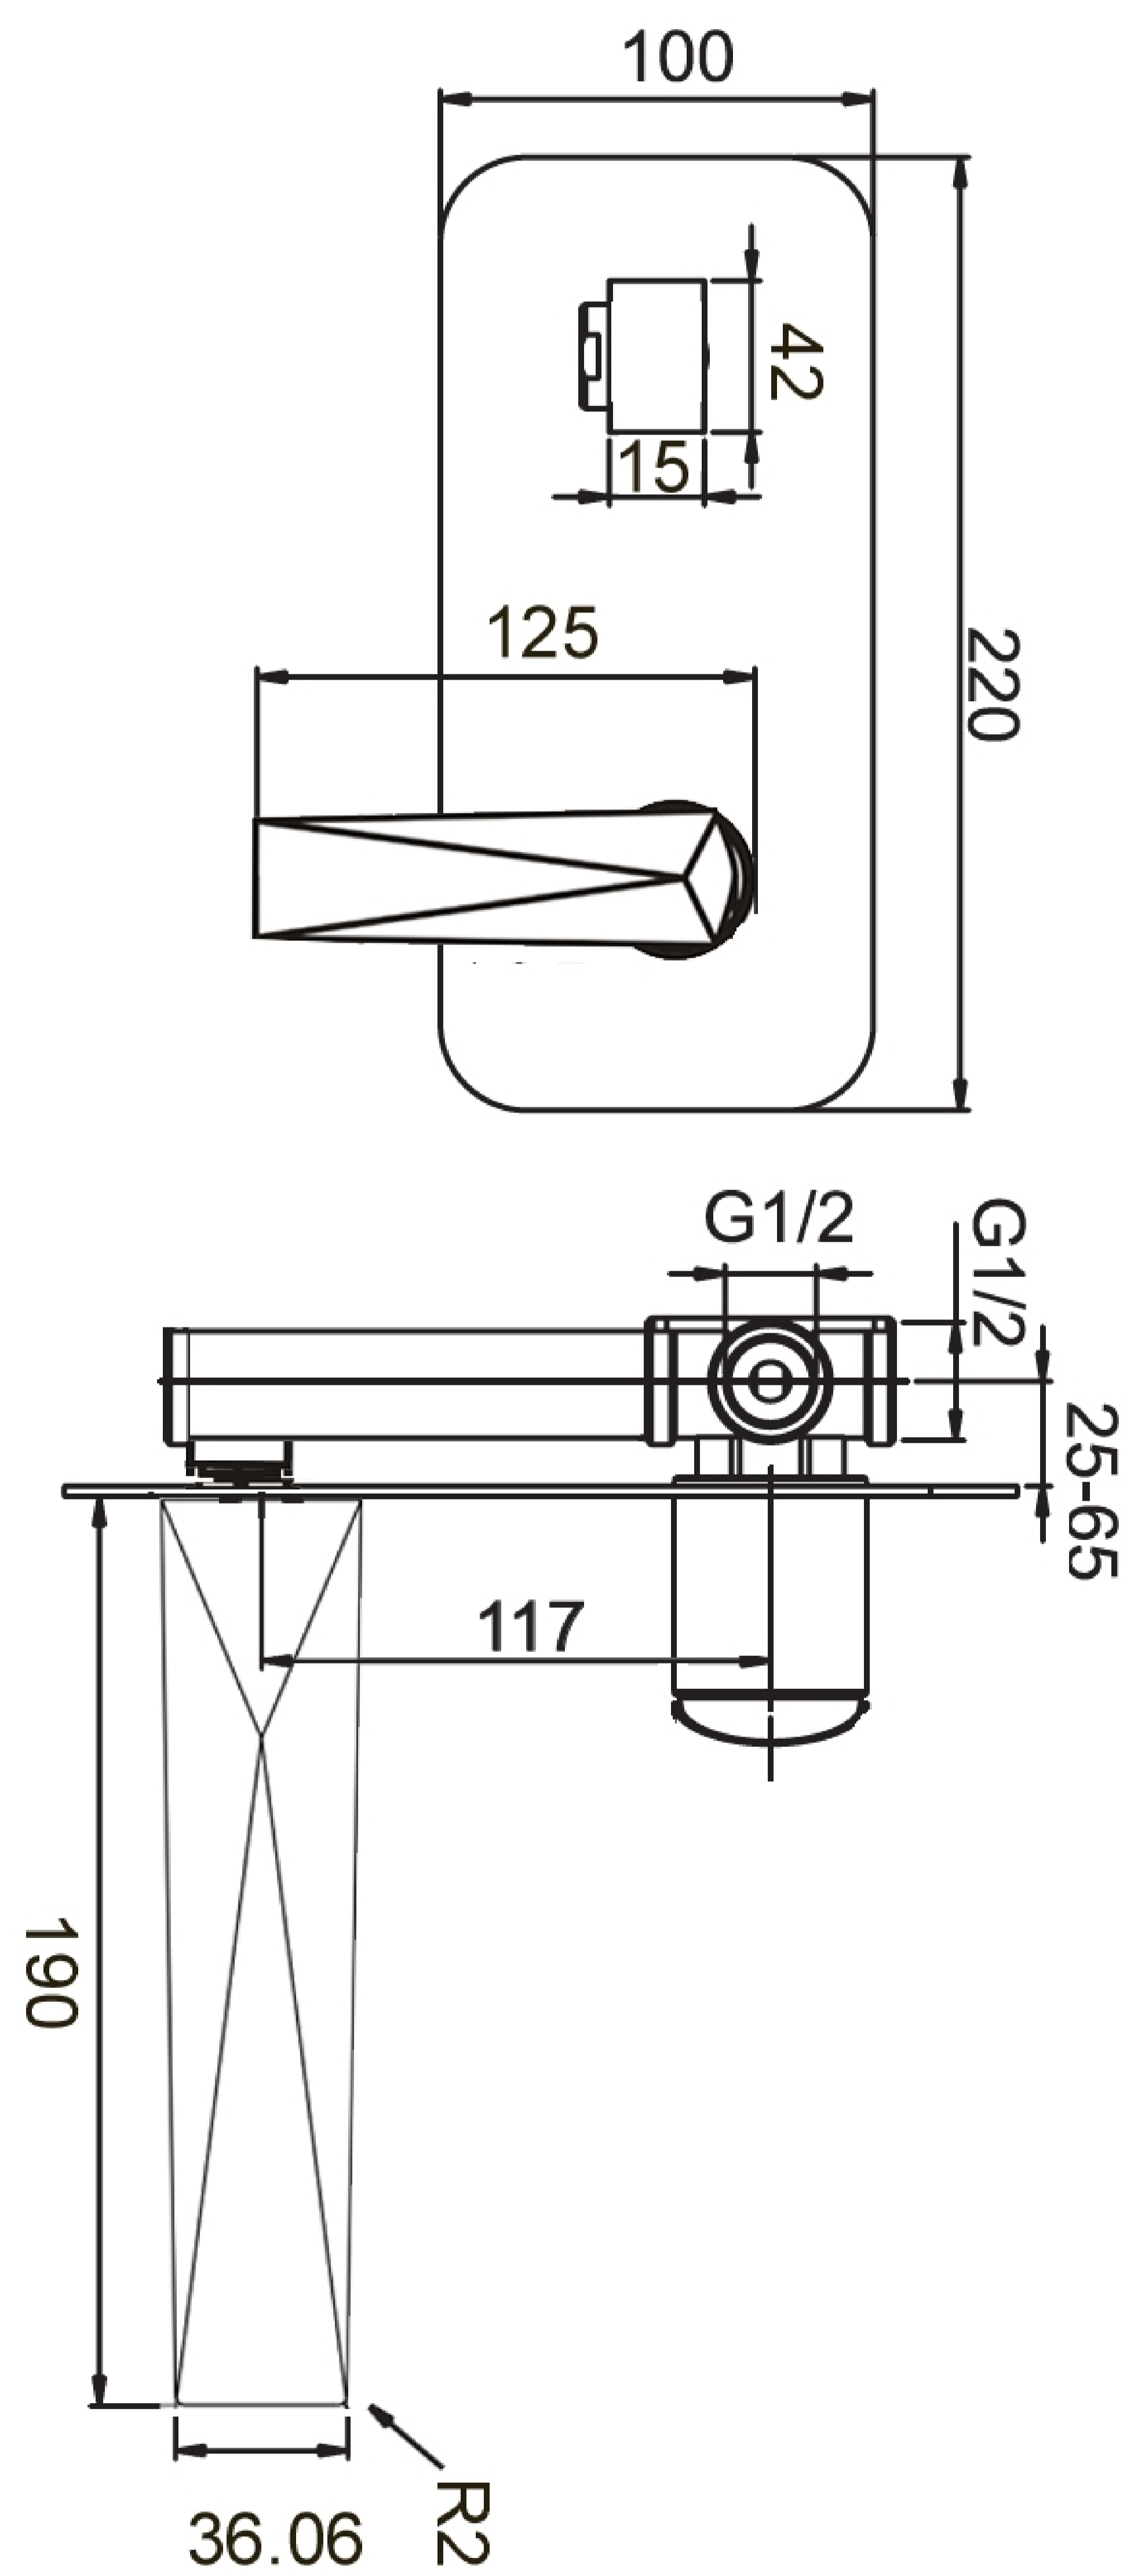

Brass Wall Basin Mixer

Product Code : 2513

Technical Drawing

All dimension are in **mm**